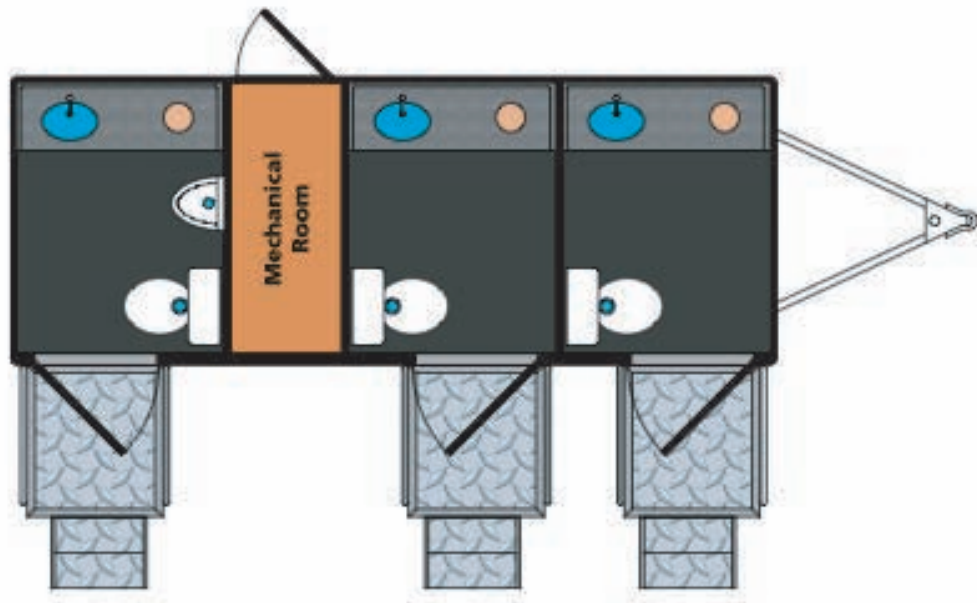

3 Station Elite

Suitable for Cold Weather to 20° F

Executive Features Include:

- Ceramic Flush Toilets
- Warm Running Water Sinks
- Heat And Air Conditioning
- Soap/Paper Towel
- Large Mirrors, Lights
- Private Stalls
- Locking Doors

1300+ flushes	450 gal. Waste Tank 150 gal. Fresh Water	2 Women 1 Men	1 Urinal	Electrical: 2 - 15 AMP
---------------	---	------------------	----------	------------------------

To Reserve: 1-800-337-8399 • www.sunrisewashroomrentals.com