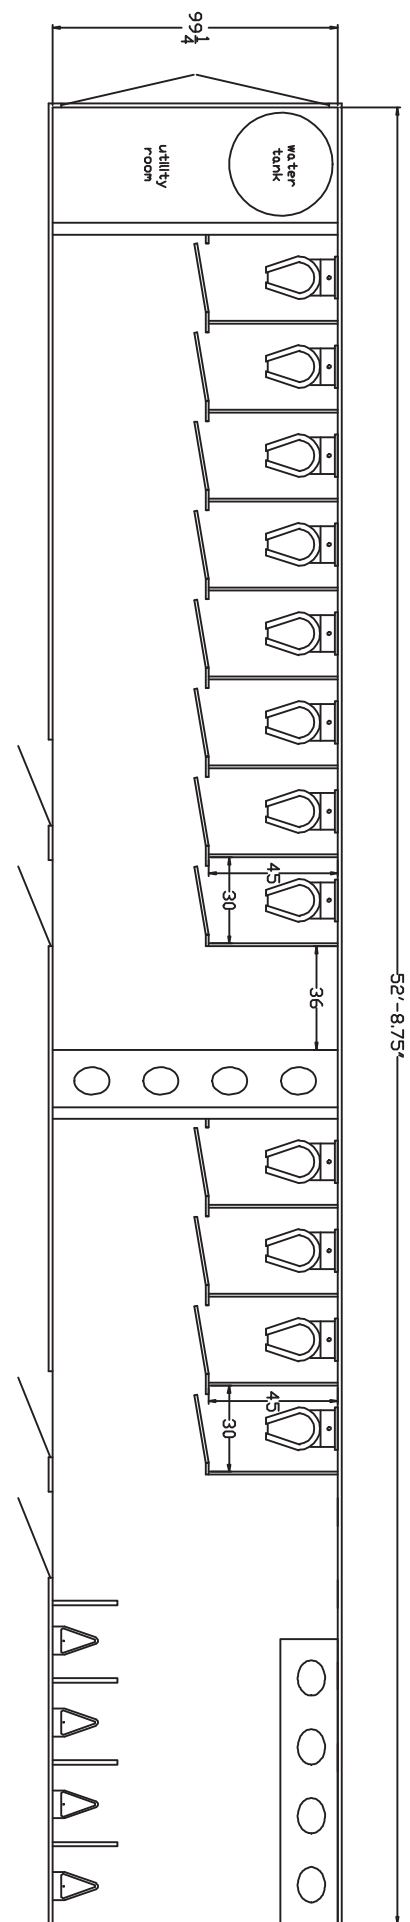

16 Station

Suitable for Cold Weather to -40° F

Features Include:

- Ceramic Flush Toilets
- Warm Running Water Sinks
- Heat And Air Conditioning
- Soap/Paper Towel
- Large Mirrors, Lights & more!

To Reserve: 1-800-337-8399 • www.sunrisewashroomrentals.com